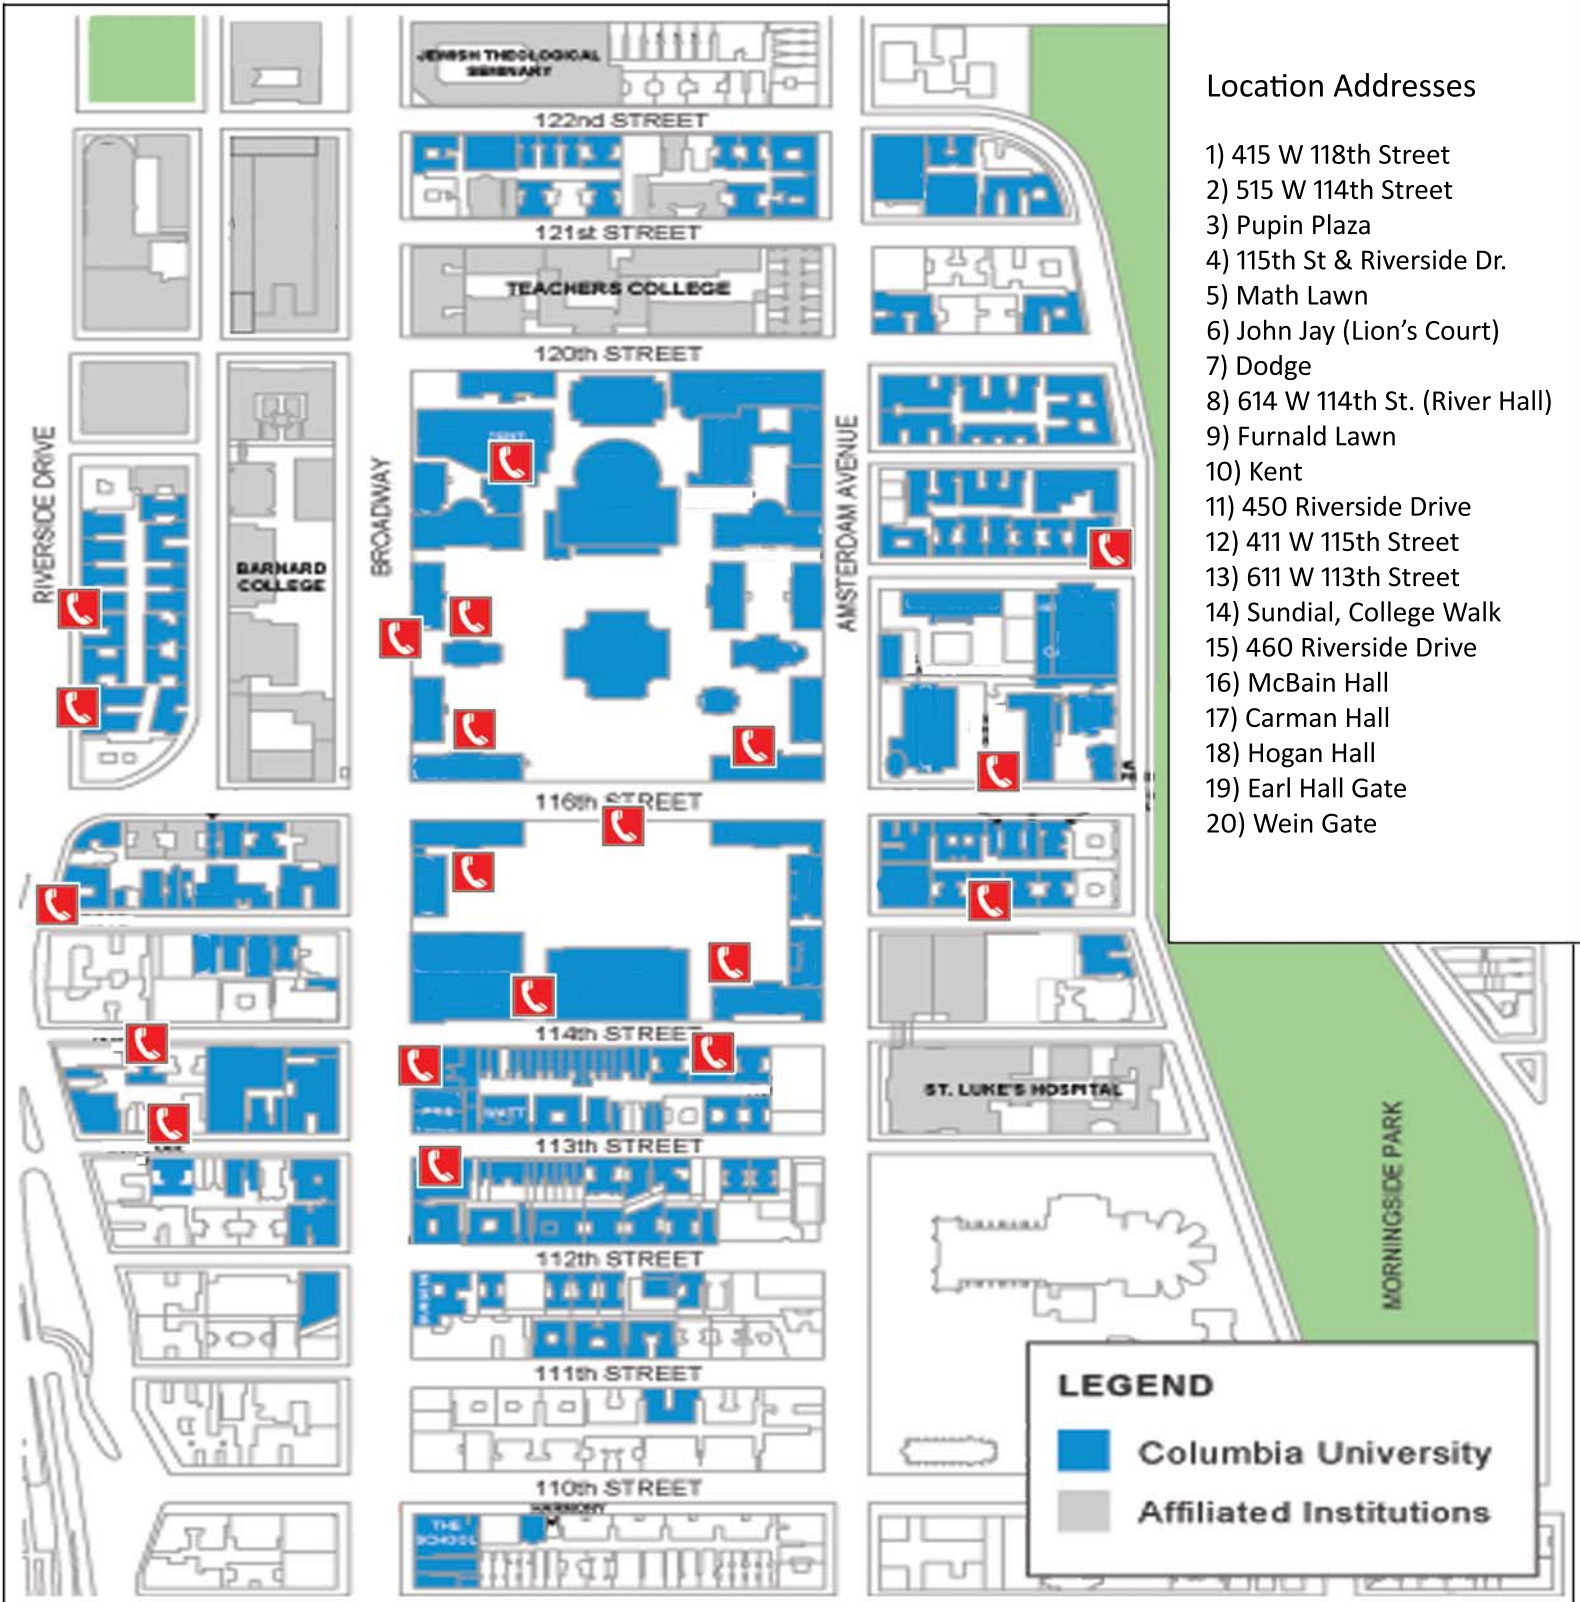

Emergency Call Box Locations

Location Addresses

- 1) 415 W 118th Street
- 2) 515 W 114th Street
- 3) Pupin Plaza
- 4) 115th St & Riverside Dr.
- 5) Math Lawn
- 6) John Jay (Lion's Court)
- 7) Dodge
- 8) 614 W 114th St. (River Hall)
- 9) Furnald Lawn
- 10) Kent
- 11) 450 Riverside Drive
- 12) 411 W 115th Street
- 13) 611 W 113th Street
- 14) Sundial, College Walk
- 15) 460 Riverside Drive
- 16) McBain Hall
- 17) Carman Hall
- 18) Hogan Hall
- 19) Earl Hall Gate
- 20) Wein Gate

LEGEND

- Columbia University
- Affiliated Institutions